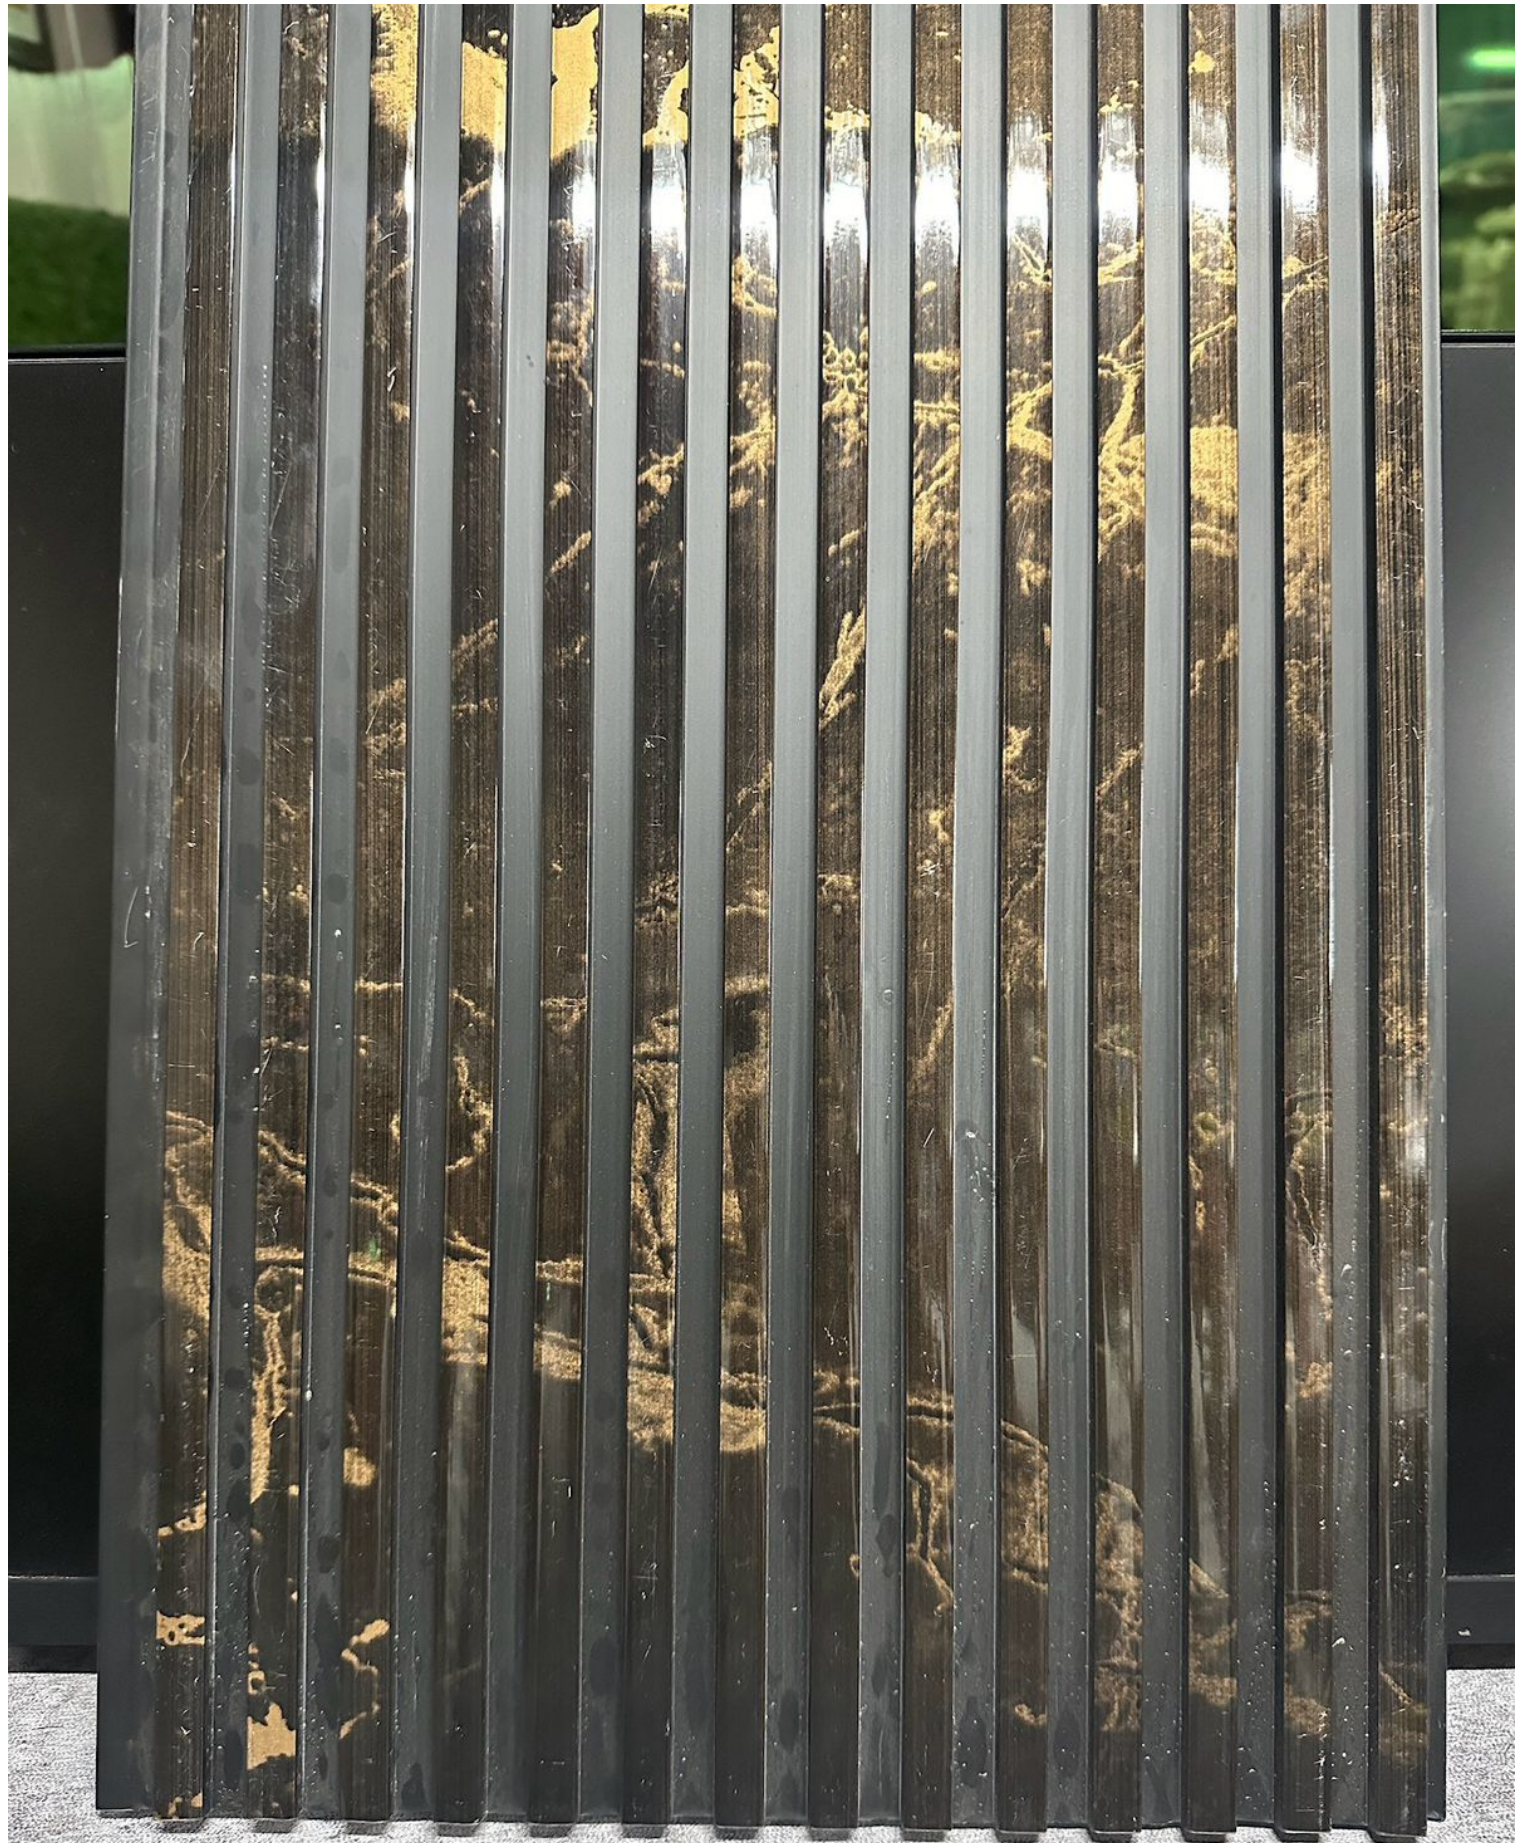

UPVC - 102
Gold

UPVC - 101
Light Gray

UPVC-106

UPVC-107
PINK

UPVC - 1006

UPVC 1007

UPVC - 1011

UPVC-1019

FL-2

12 INCH X 10 FEET

FL-04

A hand is holding a sample of wood-grain laminate flooring. The sample consists of several vertical strips of wood-grain laminate, each separated by a black metal profile. The wood grain is a medium brown color with a natural-looking pattern. The text 'MNH FL' is overlaid in the center, and '05' is overlaid below it.

12 INCH X 10 FEET

A hand is holding a stack of 12 wooden planks. Each plank is light brown with a natural wood grain and is bordered by a thin black strip. The planks are stacked vertically, creating a series of parallel lines. The background is a grey, textured surface. Overlaid on the center of the planks is blue text.