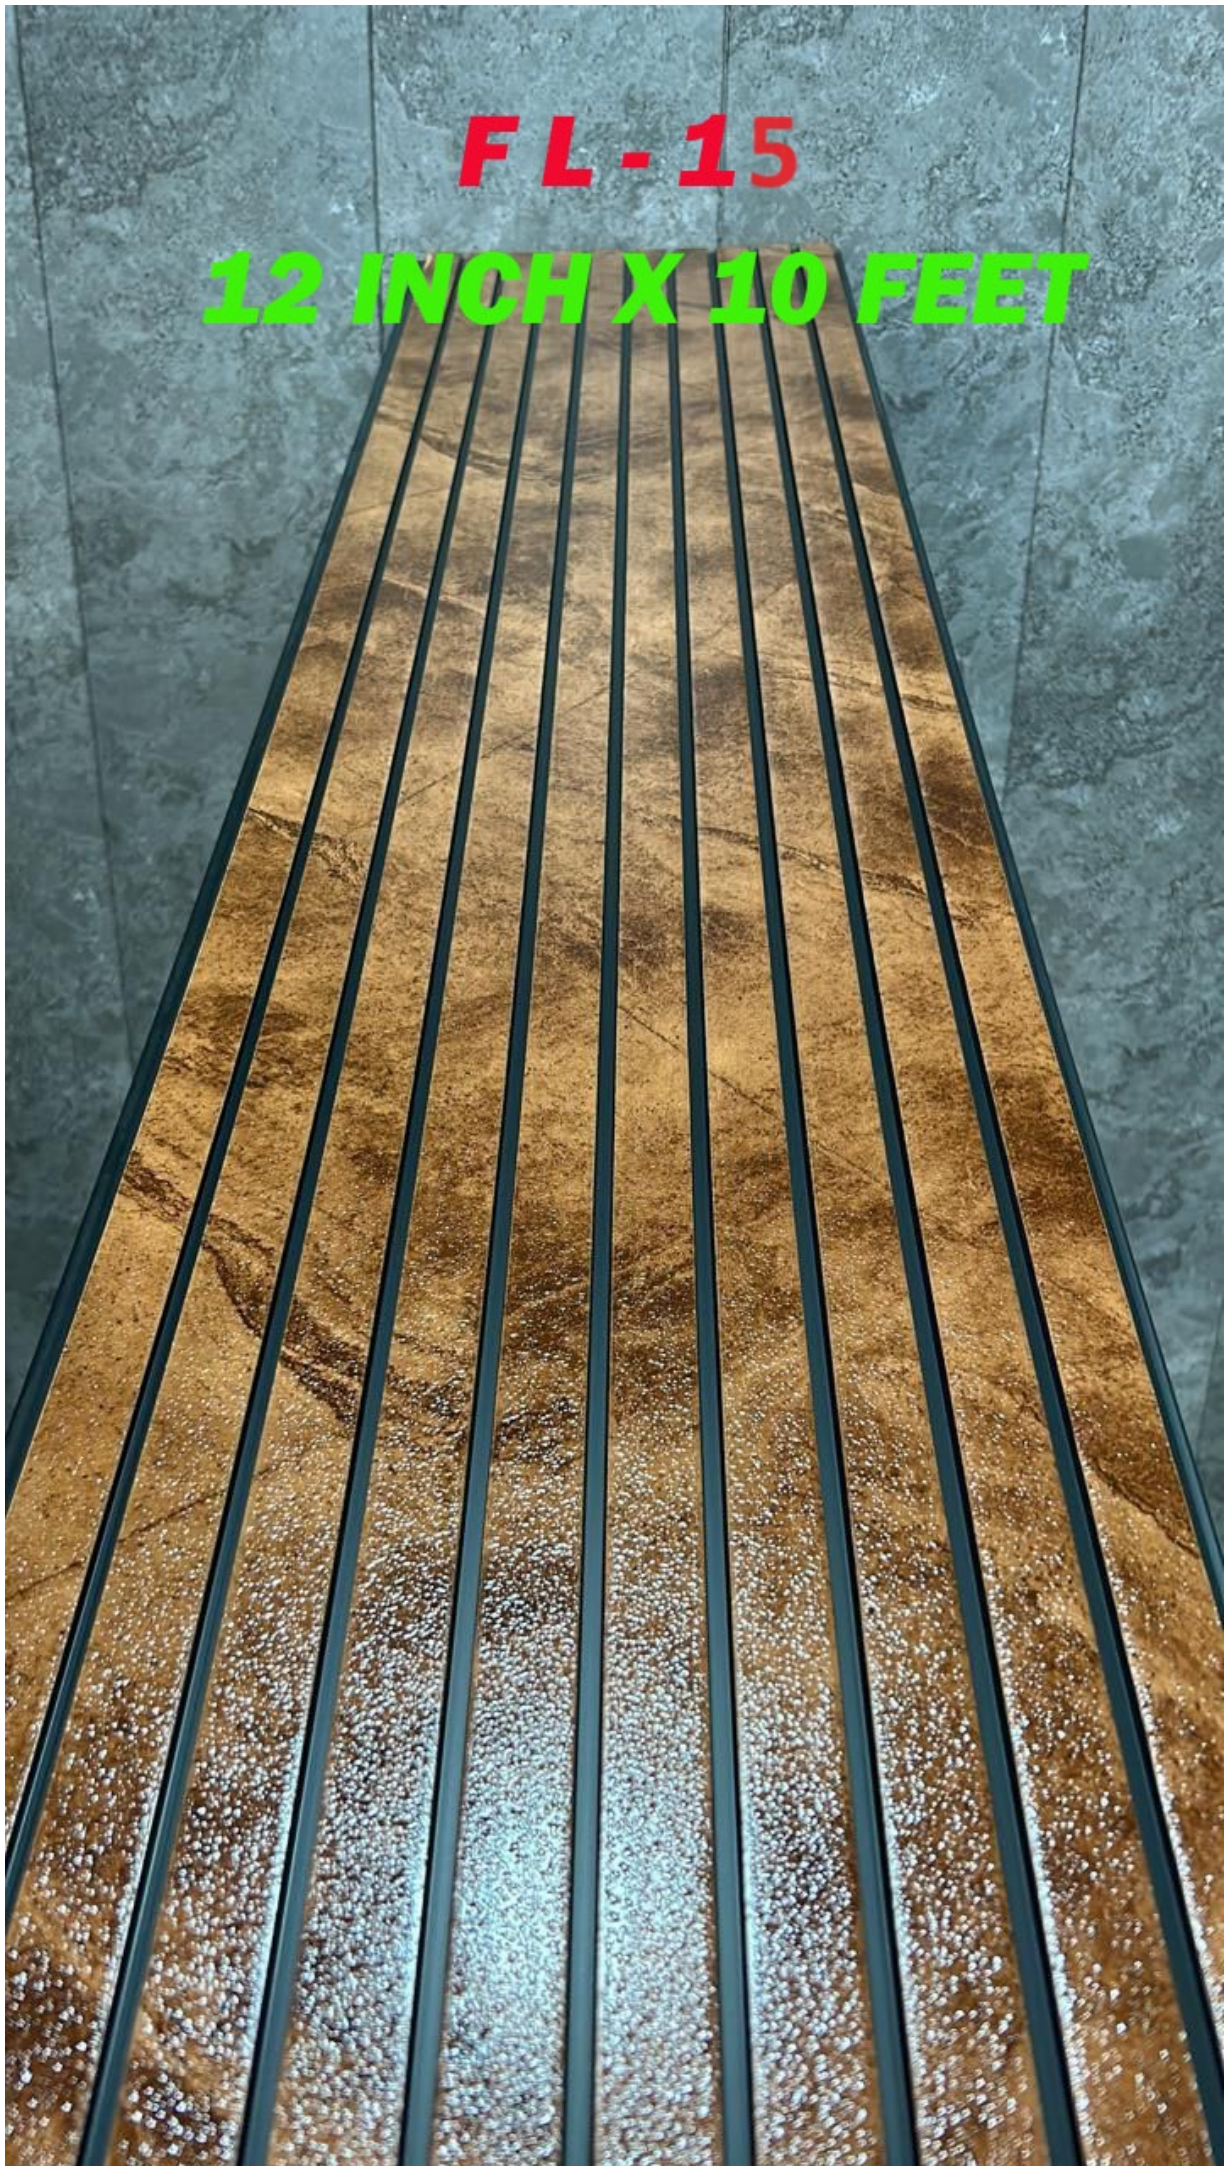

FL-2

12 INCH X 10 FEET

FL-04

A hand is holding a sample of wood-grain laminate flooring. The sample consists of several vertical strips of wood-grain laminate, each separated by a black metal profile. The wood grain is a medium brown color with a natural-looking pattern. The text 'MNH FL' is overlaid in the center, and '05' is overlaid below it.

12 INCH X 10 FEET

A hand is holding a stack of 12 wooden planks. Each plank is light brown with a natural wood grain and is bordered by a thin black strip. The planks are stacked vertically, creating a series of parallel lines. The background is a grey, textured surface. Overlaid on the center of the planks is blue text.