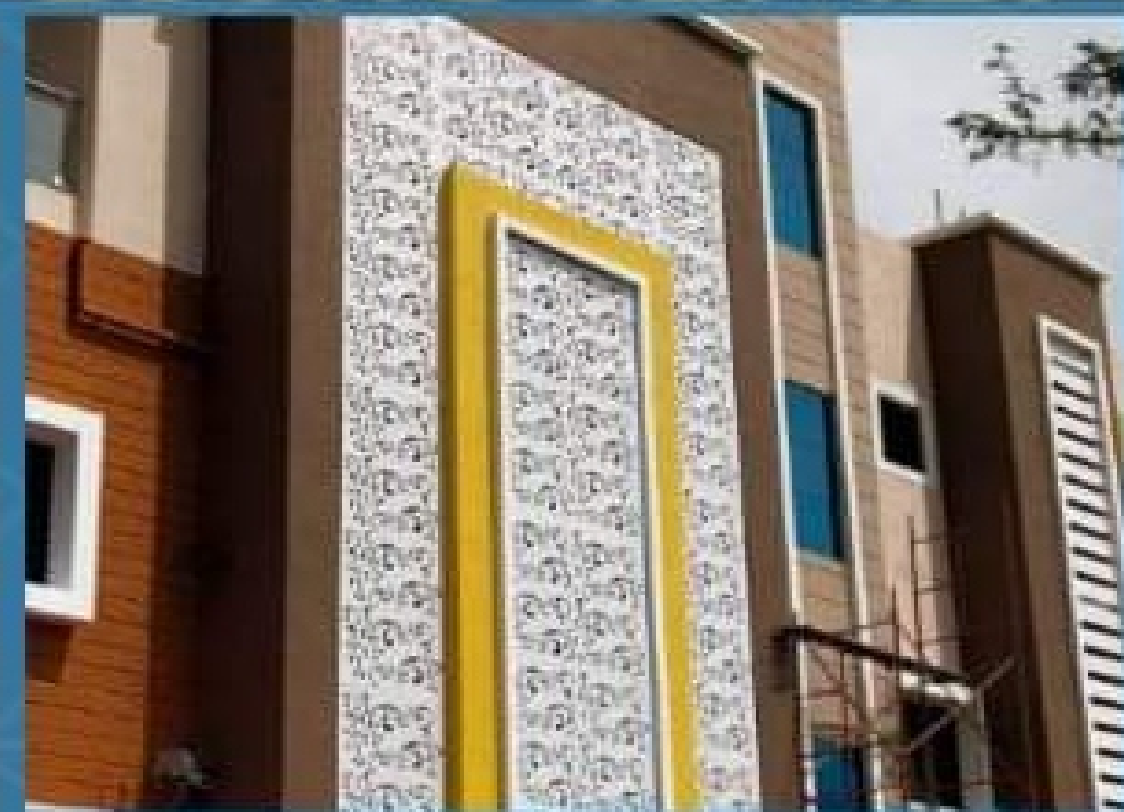

CONTACT- +91 9415 666 333
+91 5477 966 037

ITALIAN HOME DECOR

CNC & LEASER JALI