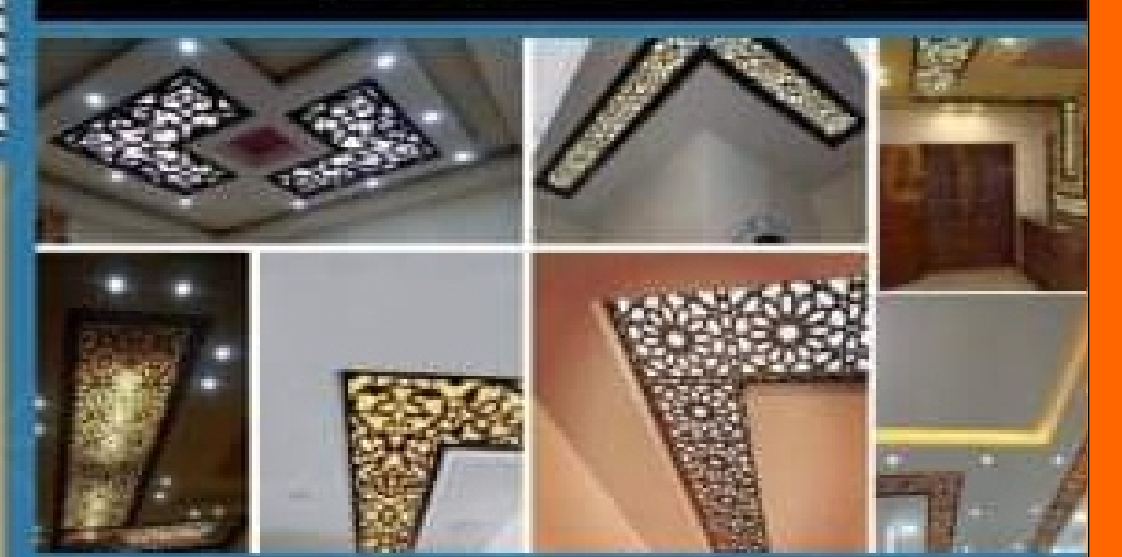

CONTACT- +91 9415 666 333
+91 5477 966 037

ITALIAN HOME DECOR

CNC & LEASER JALI