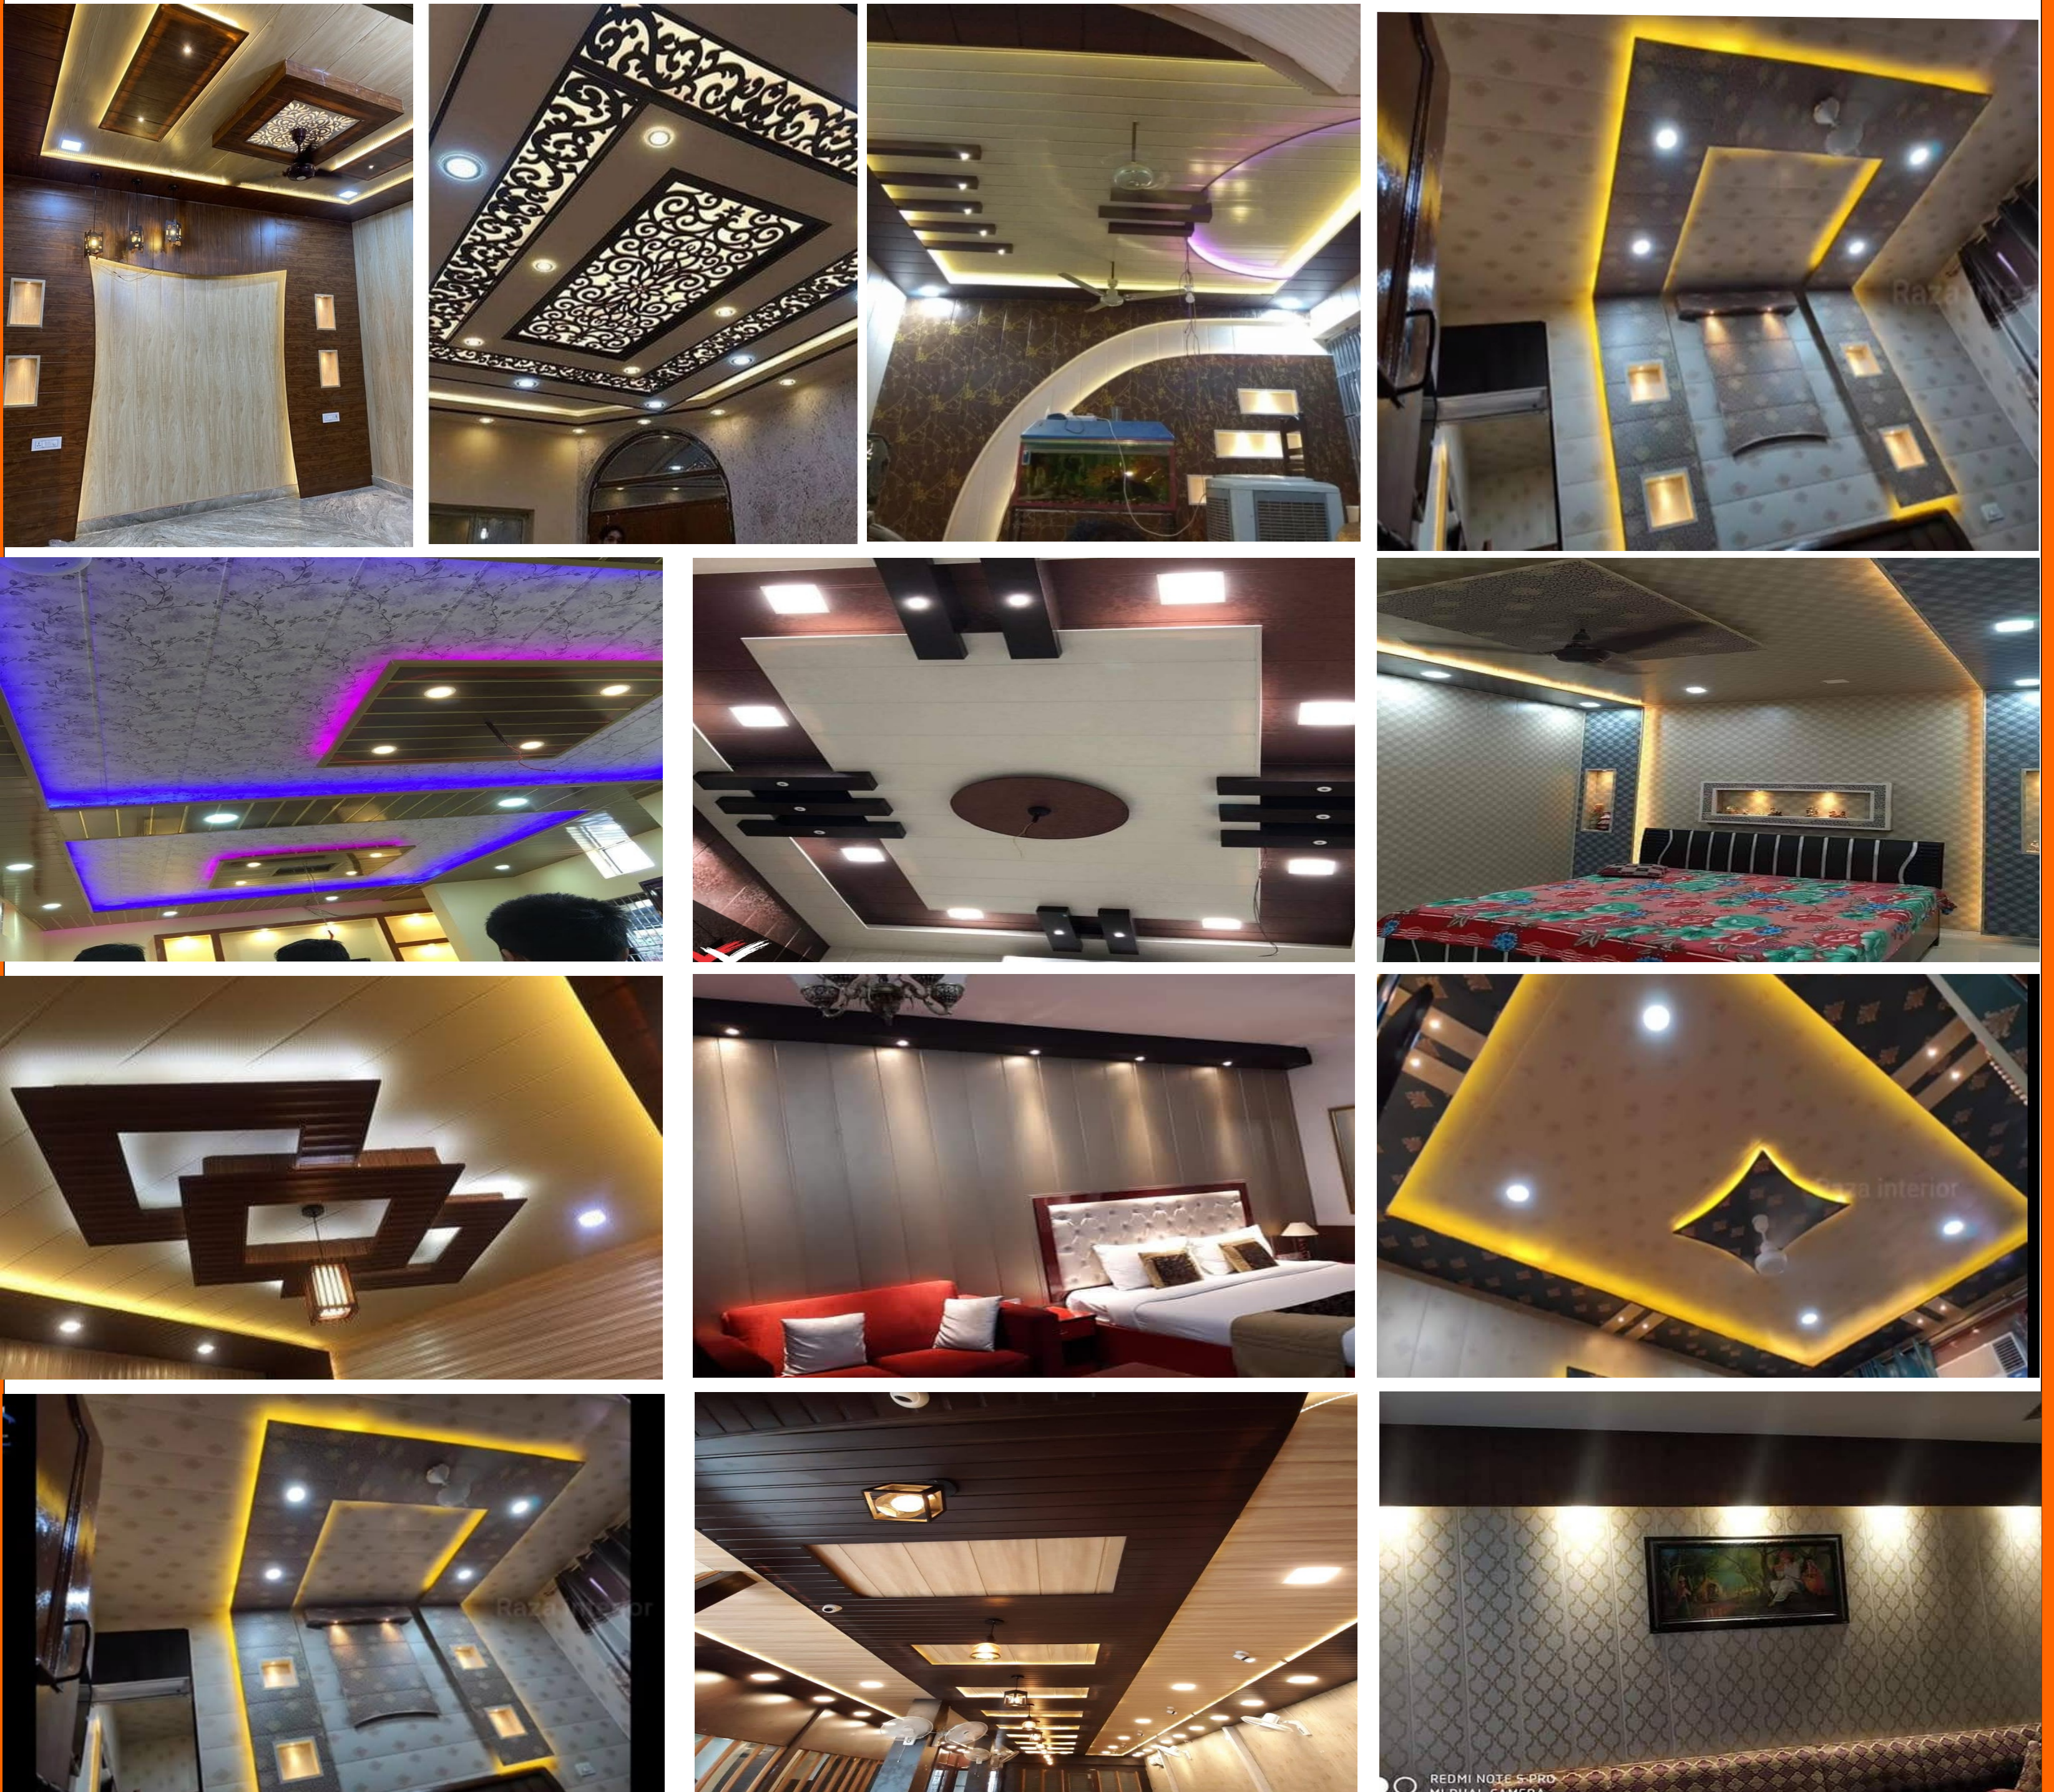

ITALIAN HOME DECOR

CNC & LEASER JALI

CONTACT- +91 9415 666 333
+91 5477 966 037

ITALIAN HOME DECOR

PVC SEALING

**CONTACT- +91 9415 666 333
+91 5477 966 037**

ITALIAN HOME DECOR

ACP OUTDOOR PANELING